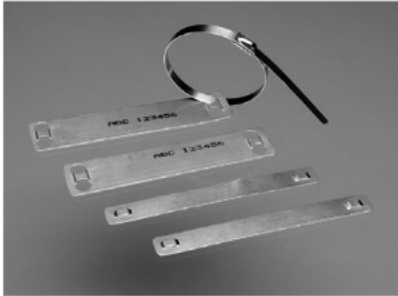

# MARKER PLATES

## ● SSMP (Stainless steel Marker Plates)

Material : Stainless Steel 304 or 316, 316L  
Engraved Marking available upon on request.

SSMP-4	SSMP-4C	SSMP-7
SSMP-7S	SSMP-9015	SSMP-8919
SSMP-7017	SSMP-12015	SSMP-14017