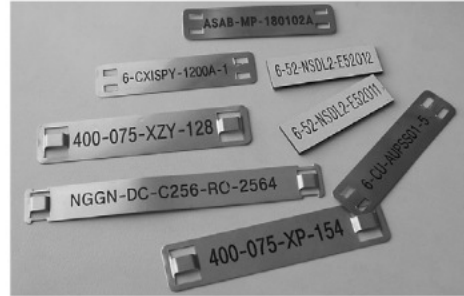

# MARKER PLATES

## ● SSMP (Stainless steel Marker Plates)

Material : Stainless Steel 304 or 316, 316L  
Engraved Marking available upon on request.

SSMP-4	SSMP-4C	SSMP-7
SSMP-7S	SSMP-9015	SSMP-8919
SSMP-7017	SSMP-12015	SSMP-14017