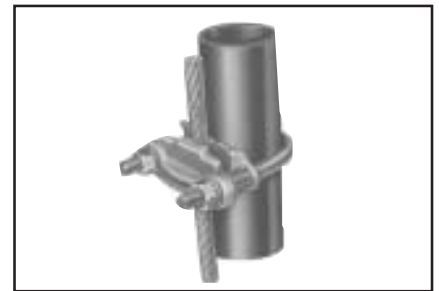

### TYPE GAR

#### FENCE POST GROUNDING CONNECTOR

For Parallel or 90°  
Copper Cable  
Connection

To Rod or Pipe with  
the Same Connector

High copper alloy ground connector for joining a range of cable, parallel or at right angles to rod or tube. Especially good for fence posts. High copper alloy cast body with DURILIUM™ U-bolts, nuts and lockwashers, permit entire connection to be buried in ground or concrete without danger of corrosion.

- One-wrench installation.
- UL467 Listed.
- Acceptable for direct burial.

D-27

Catalog Number	Conductor			H	J	W
	Tube I.P.S.	Rod Size or O.D. Range	Cable			
GAR114C	1/4	1/2	8 Sol. - 4 Str.	2-1/2	3/8	1-7/8
GAR1126			4 Sol. - 2/0 Str.			
GAR1129			2/0 Sol. - 250			
GAR644C	3/8	5/8 - 3/4	8 Sol. - 4 Str.	2-7/8	3/8	2-1/8
GAR6426			4 Sol. - 2/0 Str.			
GAR6429			2/0 Sol. - 250			
GAR6434	1/2 - 3/4	7/8 - 1	300 - 500	3-1/2	1/2	2-1/2
GAR144C			8 Sol. - 4 Str.	2-3/4	3/8	2-3/8
GAR1426			4 Sol. - 2/0 Str.	3		
GAR1429	2/0 Sol. - 250	3-3/4	1/2	2-3/4		
GAR1434	300 - 500					
GAR154C	1				1-1/8 - 1-1/4	8 Sol. - 4 Str.
GAR1526		4 Sol. - 2/0 Str.				
GAR1529		2/0 Sol. - 250	3-3/8			
GAR1534	1-1/4	1-3/8 - 1-1/2	300 - 500	4-1/2	1/2	3
GAR164C			8 Sol. - 4 Str.	3-1/2	3/8	
GAR1626			4 Sol. - 2/0 Str.			
GAR1629	2/0 Sol. - 250	4-1/4	1/2			3-3/8
GAR1634	300 - 500					
GAR174C	1-1/2			1-5/8 - 1-7/8	8 Sol. - 4 Str.	
GAR1726		4 Sol. - 2/0 Str.				
GAR1729		2/0 Sol. - 250				
GAR1734	2	2 - 2-3/8	300 - 500	4-5/8	1/2	2-5/8
GAR184C			8 Sol. - 4 Str.	4-1/4	3/8	3-3/4
GAR1826			4 Sol. - 2/0 Str.			
GAR1829	2/0 Sol. - 250	4-1/2				
GAR1834	2-1/2	2-1/2 - 7/8	300 - 500	5-1/4	1/2	4-1/8
GAR194C			8 Sol. - 4 Str.	5	3/8	4-1/4
GAR1926			4 Sol. - 2/0 Str.			
GAR1929	2/0 Sol. - 250	5-5/8	1/2			
GAR1934	300 - 500					