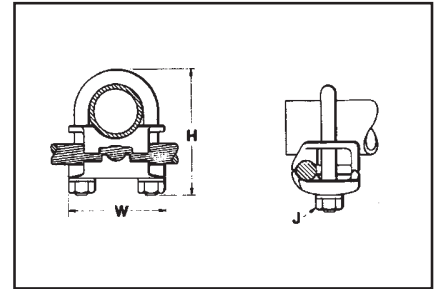

#### FENCE POST GROUNDING CONNECTOR

For Parallel or 90°  
Copper Cable  
Connection

To Rod or Pipe with  
the Same Connector

High copper alloy ground connector for joining a range of cable, parallel or at right angles to rod or tube. Especially good for fence posts. High copper alloy cast body with DURILIUM™ U-bolts, nuts and lockwashers, permit entire connection to be buried in ground or concrete without danger of corrosion.

- One-wrench installation.
- UL467 Listed.
- Acceptable for direct burial.

D-27

Catalog Number	Conductor			H	J	W
	Tube I.P.S.	Rod Size or O.D. Range	Cable			
GAR114C	1/4	1/2	8 Sol. - 4 Str.	2-1/2	3/8	1-7/8
GAR1126			4 Sol. - 2/0 Str.			
GAR1129			2/0 Sol. - 250			
GAR644C	3/8	5/8 - 3/4	8 Sol. - 4 Str.	2-7/8	3/8	2-1/8
GAR6426			4 Sol. - 2/0 Str.			
GAR6429			2/0 Sol. - 250			
GAR6434	1/2 - 3/4	7/8 - 1	300 - 500	3-1/2	1/2	2-1/2
GAR144C			8 Sol. - 4 Str.	2-3/4	3/8	2-3/8
GAR1426			4 Sol. - 2/0 Str.	3		
GAR1429	2/0 Sol. - 250	3-3/4	1/2	2-3/4		
GAR1434	300 - 500					
GAR154C	1				1-1/8 - 1-1/4	8 Sol. - 4 Str.
GAR1526		4 Sol. - 2/0 Str.				
GAR1529		2/0 Sol. - 250	3-3/8			
GAR1534	1-1/4	1-3/8 - 1-1/2	300 - 500	4-1/2	1/2	3
GAR164C			8 Sol. - 4 Str.	3-1/2	3/8	
GAR1626			4 Sol. - 2/0 Str.			
GAR1629	2/0 Sol. - 250	4-1/4	1/2			3-3/8
GAR1634	300 - 500					
GAR174C	1-1/2			1-5/8 - 1-7/8	8 Sol. - 4 Str.	
GAR1726		4 Sol. - 2/0 Str.				
GAR1729		2/0 Sol. - 250				
GAR1734	2	2 - 2-3/8	300 - 500	4-5/8	1/2	2-5/8
GAR184C			8 Sol. - 4 Str.	4-1/4	3/8	3-3/4
GAR1826			4 Sol. - 2/0 Str.			
GAR1829	2/0 Sol. - 250	4-1/2				
GAR1834	2-1/2	2-1/2 - 7/8	300 - 500	5-1/4	1/2	4-1/8
GAR194C			8 Sol. - 4 Str.	5	3/8	4-1/4
GAR1926			4 Sol. - 2/0 Str.			
GAR1929	2/0 Sol. - 250	5-5/8	1/2			
GAR1934	300 - 500					